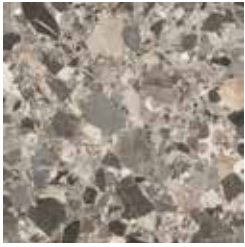

Carpet

Cape Canaveral 25 oz. Polyester — Standard

Folklore

London Fog

Fossil

View Our
Interactive Builder
at fairmonthomes.com
to mix and match
decor to see what
color combination is
right for you!

Vinyl Flooring

Standard

1st Upgrade

Aged Oak AF020

Travertino White DF9570

Vintage Plank
Cafe Au Lait DF9630

2nd Upgrade

Barn Wood
Vintage White LX275

European White Oak
LX323

West Point Harbor
LX330

Interior

Counter Tops

Standard

Winter Carnival

Leche Vesta

Terrena Soapstone

Potter's Clay

Aluma Marble

White Ice Granite

Upgrade

Breccia Mojave

Antique Pine

Granito Cascata

Solid Surface Upgrade

Quarry Bluff