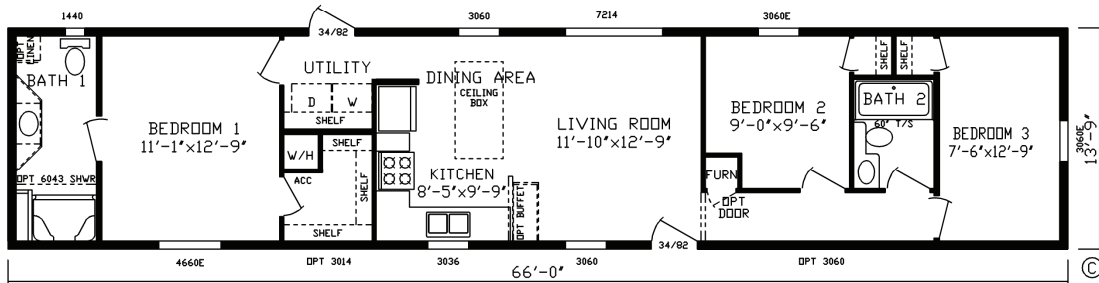

PINE GROVE HOMES

3744 N US 31 South • Traverse City, Michigan 49684 • 231-947-6561

Michigan HUD Manufactured Home

Bellatrix 908 Sq. Ft. 3 Bedroom 2 Bath

OPTIONAL ITEMS IN MODEL HOME

30 lb Roof Load	\$400	34x82 9-Lite Rear Door w/Storm	\$395
ArmorFlor Linoleum	\$155	38x82 Decorator Plus Front Door w/Storm	\$335
Roof Jack Extension	\$65	Metal Furnace Door	\$155
Exhaust Fan w/Light	\$80	Brushed Nickel Interior Door Levers	\$175
Exterior Frost Free Faucet	\$65	(3) 30x60 Windows — (2) in LR (1) Hall	\$825
9" Deep Stainless Steel Kitchen Sink	\$80	46x60 Dining Room Window	\$75
R-38 Ceiling Insulation	\$350	Freight	\$2,400
2x6 Sidewalls w/R-21 Insulation	\$1,155	Material Surcharge	\$2,996
Shaker Hardwood Cabinet Doors & Frames	\$895	National Dues	\$35
Panel Box Cover	\$85	HUD Fees	\$100
2-1/4" Door & Window Casing	\$275		
OSB Exterior Sheathing - All Sides	\$560	TOTAL AS SHOWN	\$ 72,900
House Wrap	\$270		