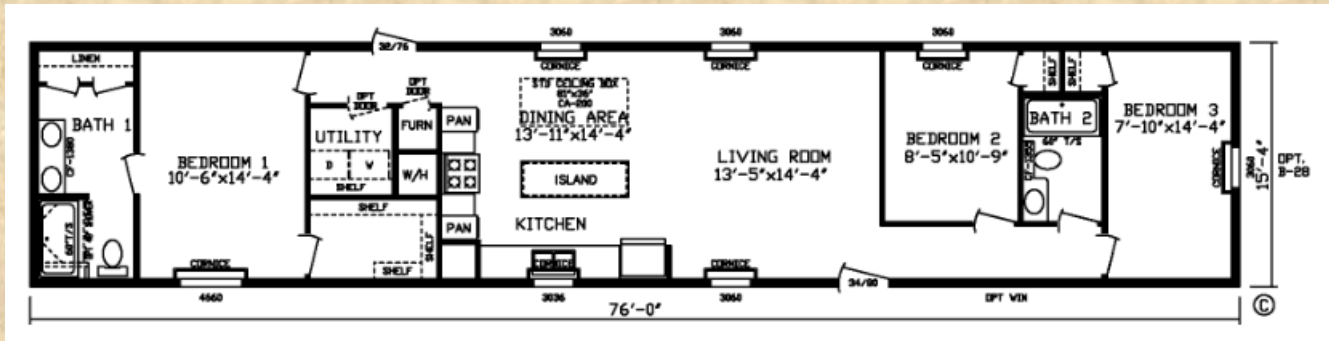

# PG #3

The Spencer  
186512ESD

8016

HUD Code

## Standard Features:

3/12 Nominal Roof Pitch  
8 Foot Walls with Flat Ceilings  
Stippled Ceilings  
Gas Furnace  
Stainless Steel Kitchen Sink  
1 Piece Fiberglass Tub in Bath 2  
18" Strip Lights at Bath Lavs  
Porcelain Sinks in Baths  
R-11 Floor Insulation  
Recessed Can Light Package Kitchen  
Recessed Can Light in DR  
100 AMP Service  
Rust Coach Lights at Exterior Doors  
Recessed Can Lights in Each Bedroom  
Wire for Dryer  
Weather Proof Exterior Recept  
40" Overhead Kitchen Cabinets with Cubbies  
Dove Tail Drawers  
Side Mount Drawer Guides  
Formica Countertops  
Beauflor Roll Goods  
Shaw Carpet w/ Pad  
Tack Strip Carpet Installation  
Shutters on the Front  
1 1/2" Flat Door & Window Casing - Java  
3 5/8" Crown in Living Areas - Java  
Pantry In Kitchen P189427  
Cornice Boards Window Treatment LR/DR/ Kit  
1" Mini Blinds in All Windows  
1/2" Decorative Panel Board T/O  
Owens Corning 25Year Shingles  
Double Dutch 4" Vinyl Lap Siding  
3480 Decorator Steel Front Door w/ Storm  
Deadbolt Lock on Front Door  
Brushed Nickel Interior Door Handles  
Low E Thermopane Windows  
Whirlpool Appliances - Refrigerator & Range