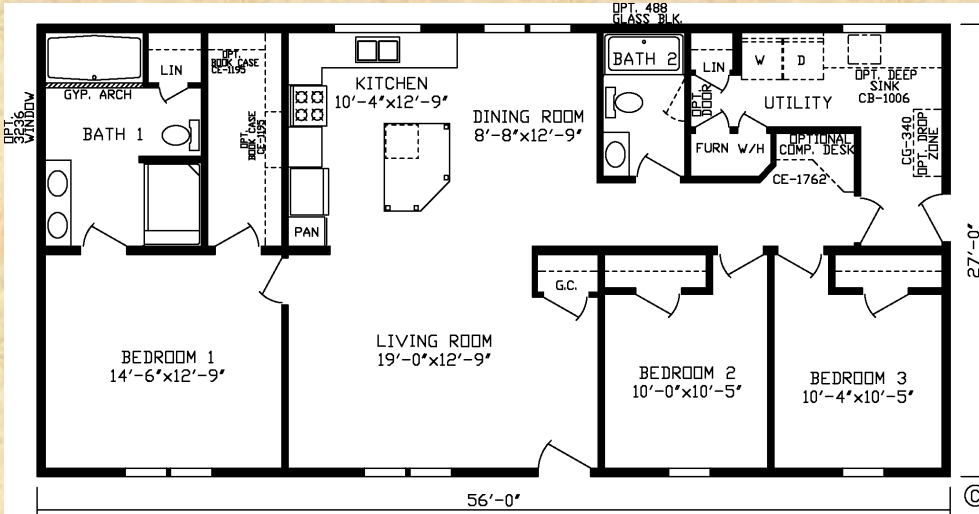

# PG #4

The Newport  
 1,512 Sq. Ft.  
 Michigan State Code  
 "BOCA" Modular

Optional Kitchen: Virginia Shaker Hardwood Cabinetry - 30" Overhead Cabinets - Recessed Can Lights - Soffit over Island - Black Whirlpool Appliances (22 CF refrigerator, 30" Gas Range, Microwave, Dishwasher)

Utility Room  
 Deep Sink (CB-1006)

Bath 1 - 72" Tub with Arch top Drywall & 30x40 Window

Drop Zone CG-340

Optional 848 Window

Desk CE-1762

Optional 72x80 Patio Door

**Standard Features:**

- 5/12 Roof Pitch
- Perimeter Heat
- 8 Foot Walls with Flat Ceilings
- Stippled Ceilings
- Open Joist Floor System
- 40 Gallon Electric Water Heater
- Trane Gas 95% Efficient Furnace
- Moen Faucets
- 1 Piece Fiberglas Tub in Baths
- Porcelain Sinks
- Hardwood Cabinets
- Hardwood Stiles
- Dove Tail Drawers
- Drawer Over Door Construction
- Hidden Hinges
- OSB Sheathing on All Exterior Walls
- Wind Wrap
- 1/2" Smooth Finished Drywall Throughout
- Owens Corning 30 Year Architectural Shingles
- Formica Countertops
- Congoleum Roll Goods
- Shaw Carpet w/ Pad - Tack Strip Carpet Installation
- Shutters on the Front
- Pre-hung Regal Interior Doors
- 3882 Decorator Steel Front Door
- 3480 Decorator Steel Rear Door
- Deadbolt Locks on Exterior Doors
- Low E Thermopane Windows w/ Argon Gas
- Whirlpool Appliances - Refrigerator & Range

**Total of Home as SHOWN**  
**\$88,200.00**

- Cabinetry: Milan Shaker
- Countertop: Imperial Sand Kitchen  
Travertine Remainder
- Siding: Cypress Lineals: White Shingles: Black
- Carpet: Wheatfield Roll Goods: Multi Light