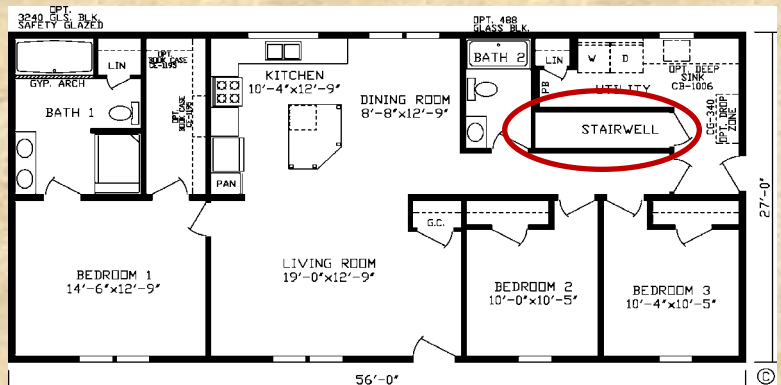

Optional Basement Access Location #2

Pine Grove Homes
3744 N US 31 South
Traverse City, Michigan 49684
231-947-6561
Matt Black or Rick Newman