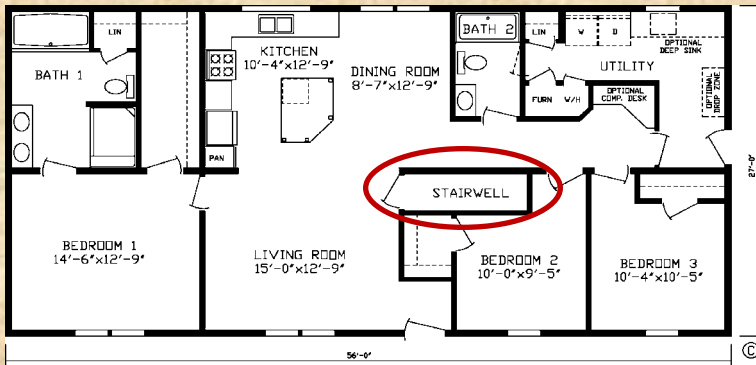

Optional Items in Model Home

70# Roof Load	$1170
LP Conversion Kit	$30
Metro Chandelier	$60
2x6 Walls with R-19 Insulation	STD
R-49 Roof Insulation	$435
Recessed Can Light Package	$210
Milan Shaker Hardwood Cabinets	N/C
CA-205 Soffit Island Treatment	$205
CG-340 Drop Zone	PKG
CE-1762 Computer Desk	PKG
CB-1006 Deep Sink in UT RM	PKG
5282 White Sidelight Front Door	$355* NEW
3040 Window in Bath 1	$275
Michigan State Seals	$195
<u>Optional Items Sub-Total</u>	<u>$2,935</u>
Tax on Options	$176
<u>Total Options</u>	<u>$3,111</u>

Total of Home as SHOWN
$88,200.00

- Cabinetry: Milan Shaker
- Countertop: Imperial Sand Kitchen
  Travertine Remainder
- Siding: Cypress Lineals: White Shingles: Black
- Carpet: Wheatfield Roll Goods: Multi Light

Optional Basement Access Location #1